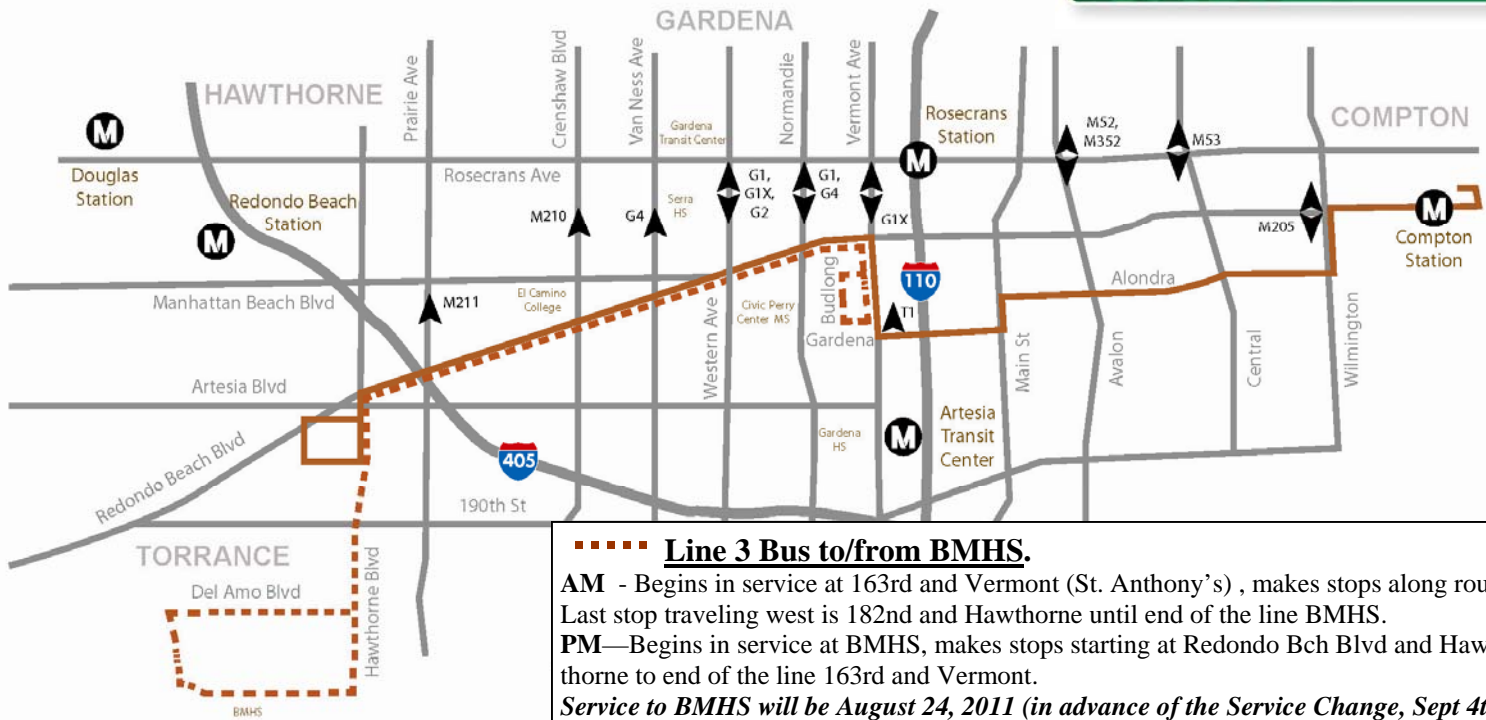

Line 3

Service to Bishop Montgomery High School

Line 3 Bus to/from BMHS.
AM - Begins in service at 163rd and Vermont (St. Anthony's), makes stops along route. Last stop traveling west is 182nd and Hawthorne until end of the line BMHS.
PM—Begins in service at BMHS, makes stops starting at Redondo Bch Blvd and Hawthorne to end of the line 163rd and Vermont.
Service to BMHS will be August 24, 2011 (in advance of the Service Change, Sept 4th.)